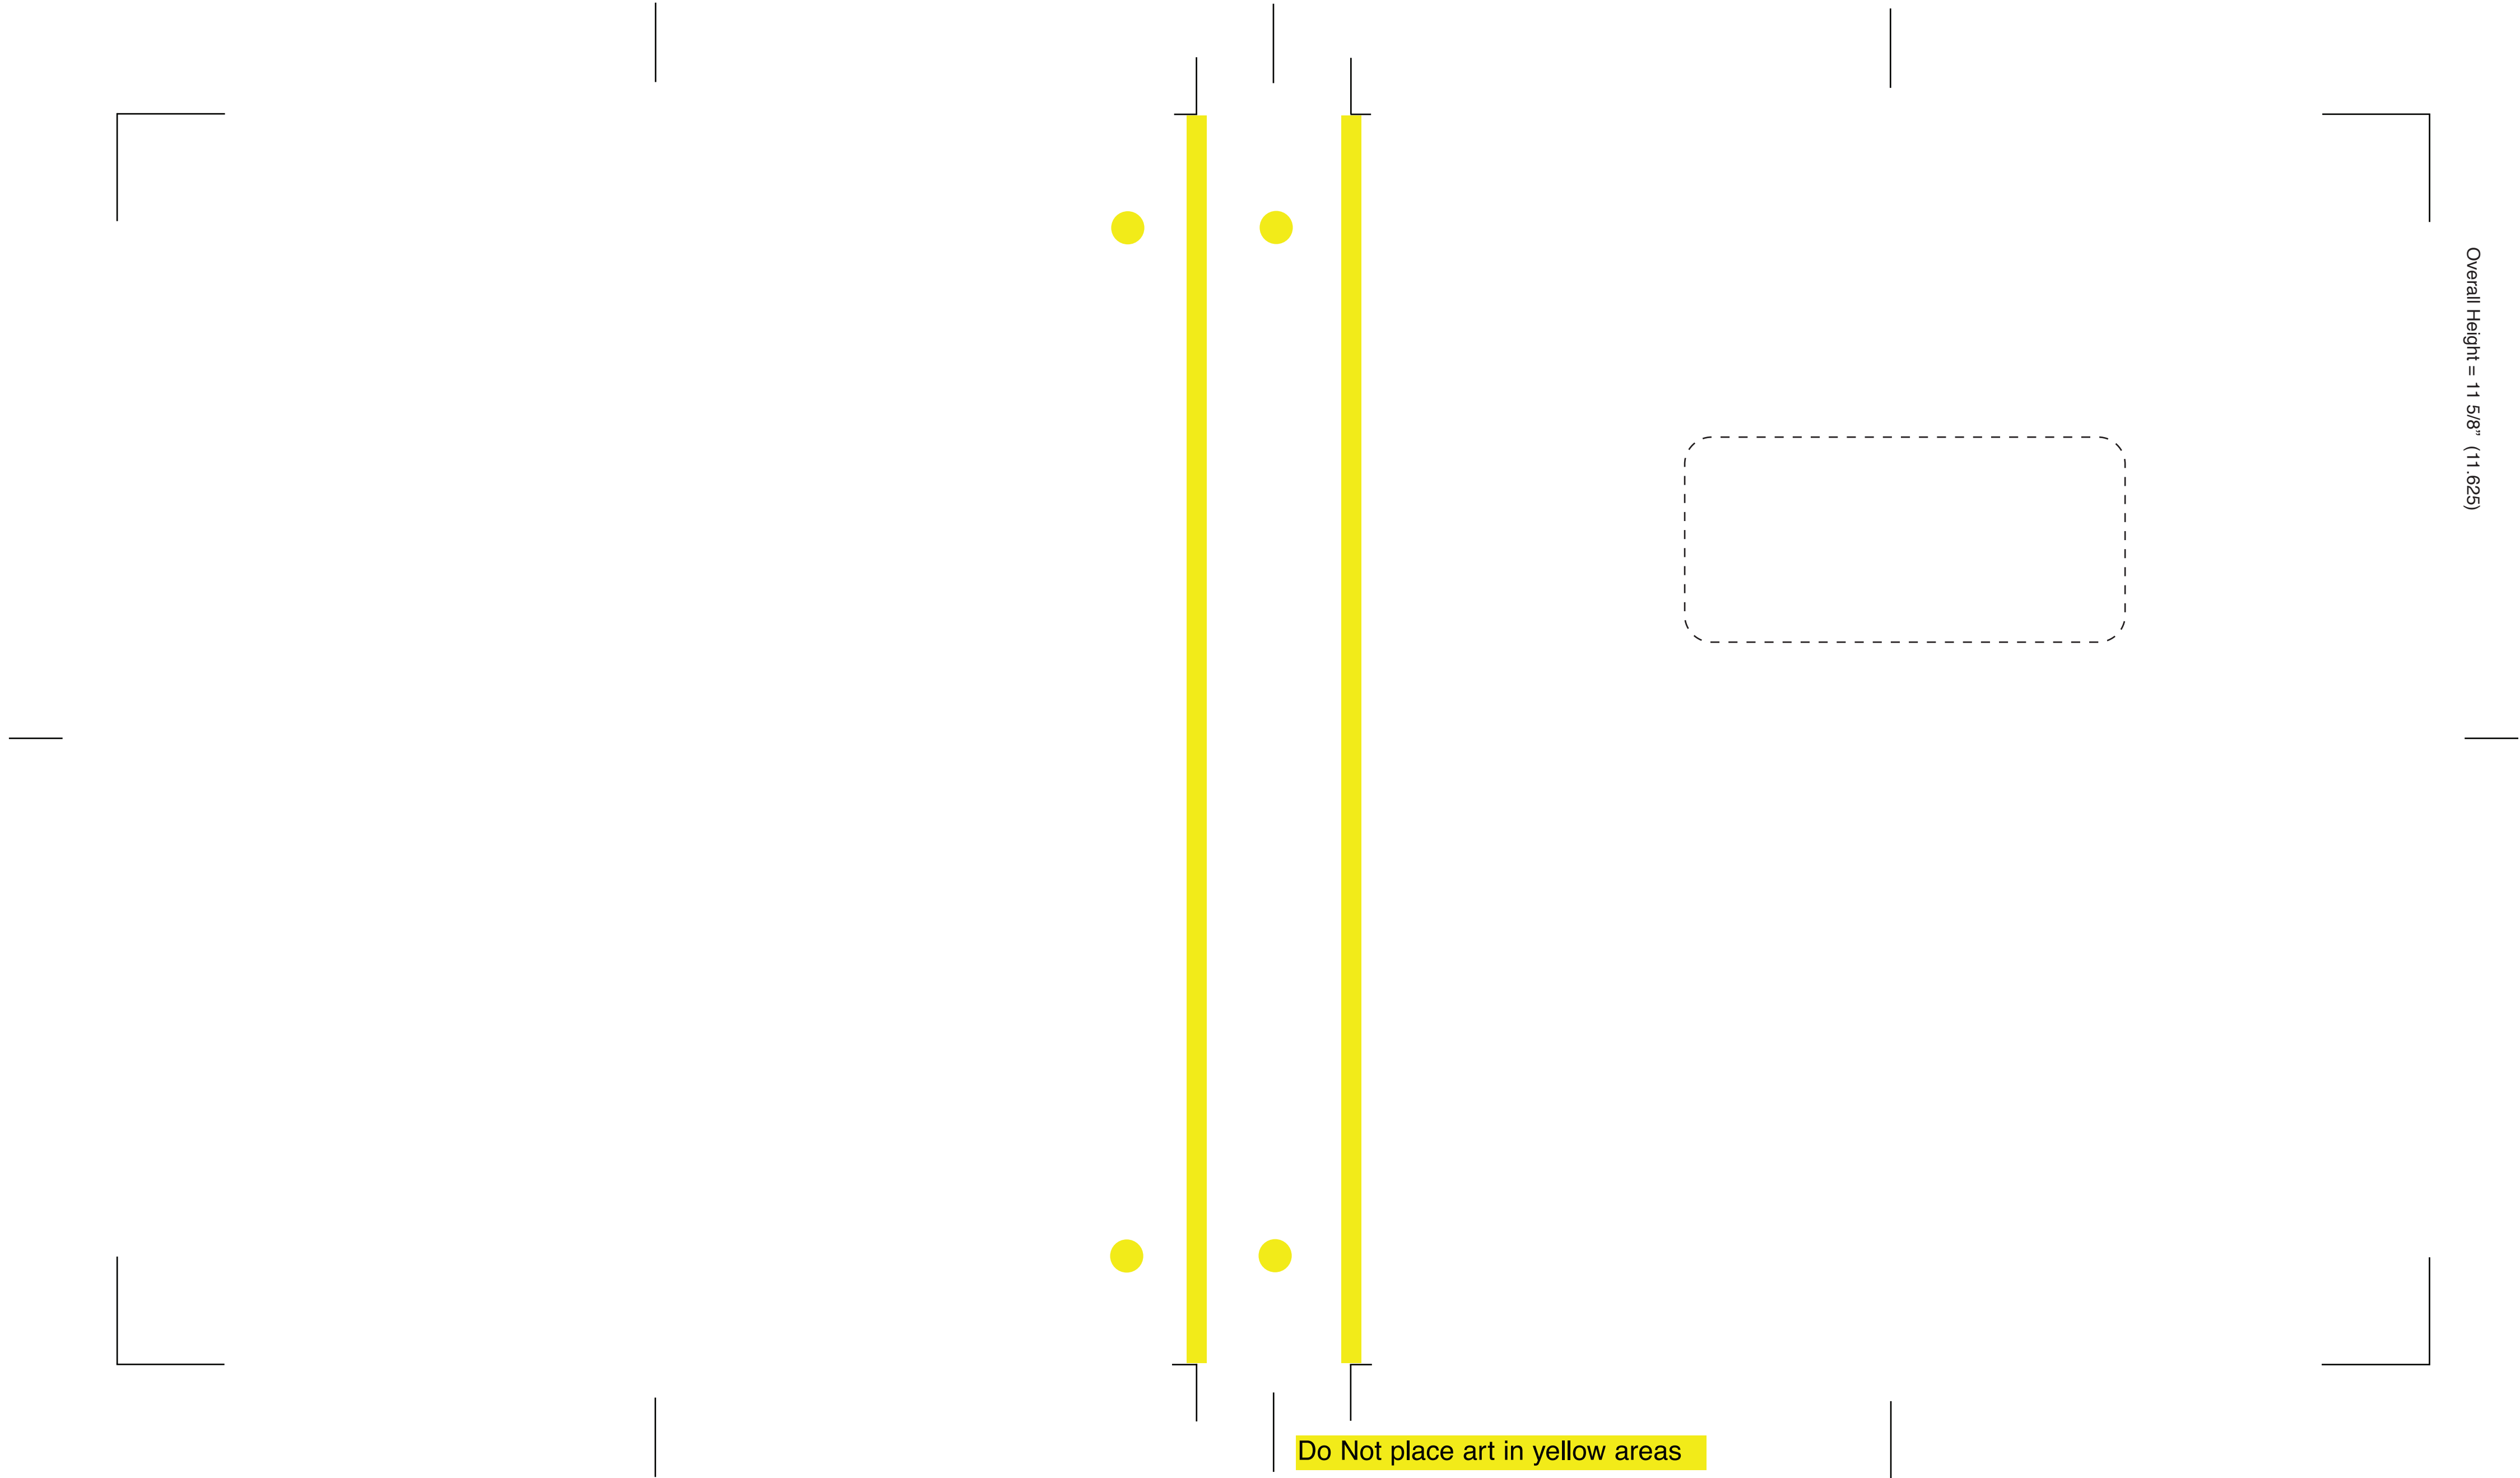

1" Poly Binder-Round Ring
Sheet size = 11" x 8.5"+.5"

Back Cover = 10 1/32" (10.0313)

Spine = 1 7/16" (1.4375)

Overall Width = 21 1/2" (21.5)

Overall Height = 11 5/8" (11.625)

Do Not place art in yellow areas